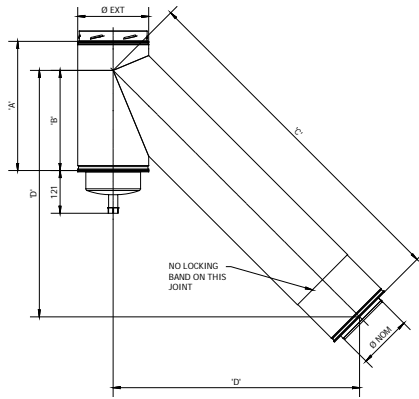

ICID | 135° LONG TEE - ADJUSTABLE

The ICID Long Tee is ideal for walls which have more depth than standard walls. The adjustable end allows for easy connection to the connecting pipe on the appliance.

Features	Benefits
<ul style="list-style-type: none"> • Long tee. 	<ul style="list-style-type: none"> • Suitable for thick walls.
<ul style="list-style-type: none"> • Adjustable. 	<ul style="list-style-type: none"> • Adaptable to installation.
<ul style="list-style-type: none"> • Available in plain or painted. 	<ul style="list-style-type: none"> • Matches the customer requirements.
<ul style="list-style-type: none"> • 316L Stainless steel liner. 	<ul style="list-style-type: none"> • Corrosion-resistant.

Int Ø (mm)	125	150
Ext Ø (mm)	180	200
A	336	365
B	259	283
C Min/Max	815/1193	841/1219
D Min/Max	576/844	844/862
SAP Code Plain	154662	154663
SAP Code Black	154664	154665