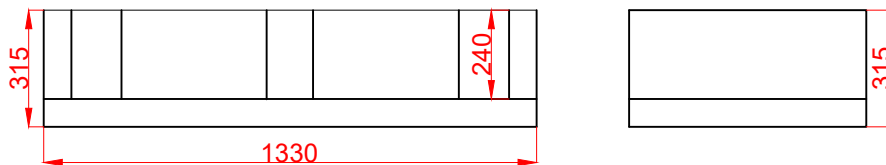

Wood Storage Option
 Can be placed beneath the Garden Fire 1200

Measure in mm

Garden Fire1200 Sap Code 148251

Subject: Garden Fire1200

Wood Storage Option Sap Code
 148250

SCHIEDEL
ISOKERN
 TEL (01202) 861650
 FAX (01202) 861632
 www.schiedel.co.uk

Area:	Scale:	Date:	Drawing No:
dm ²	1:20	19/02/19	G1200 2D
Mass:	Tol.:	Rev.:	Drawn By:
l.	± 3 mm	2	T Oliver
Material:			
Pumice			