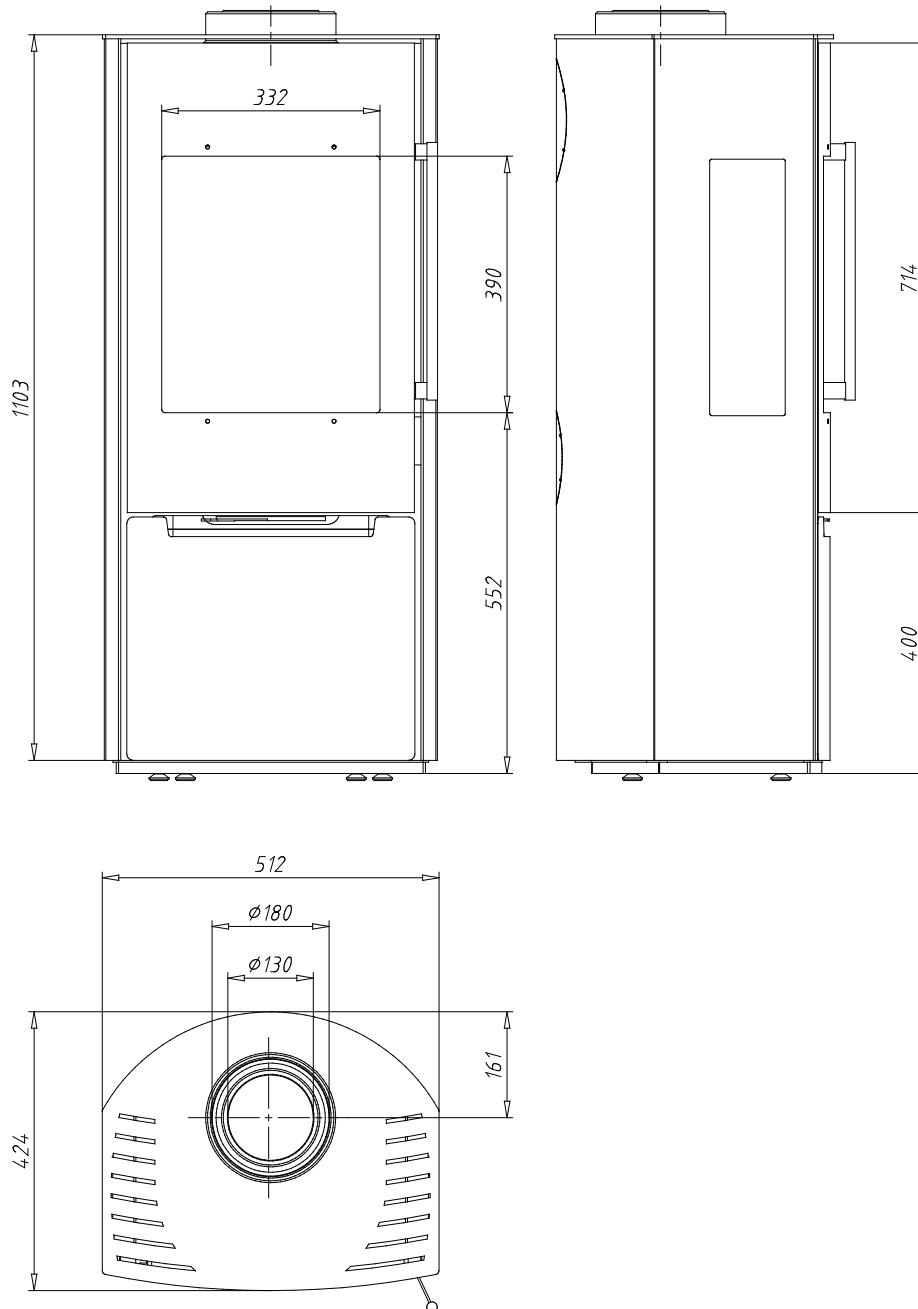

3Dfindit

powered by CADENAS

SCHIEDEL

SARGAS 3

Technické výkresy

www.CADENAS.de
www.3Dfindit.com

◀ VISIT US AT 3Dfindit.com NOW!