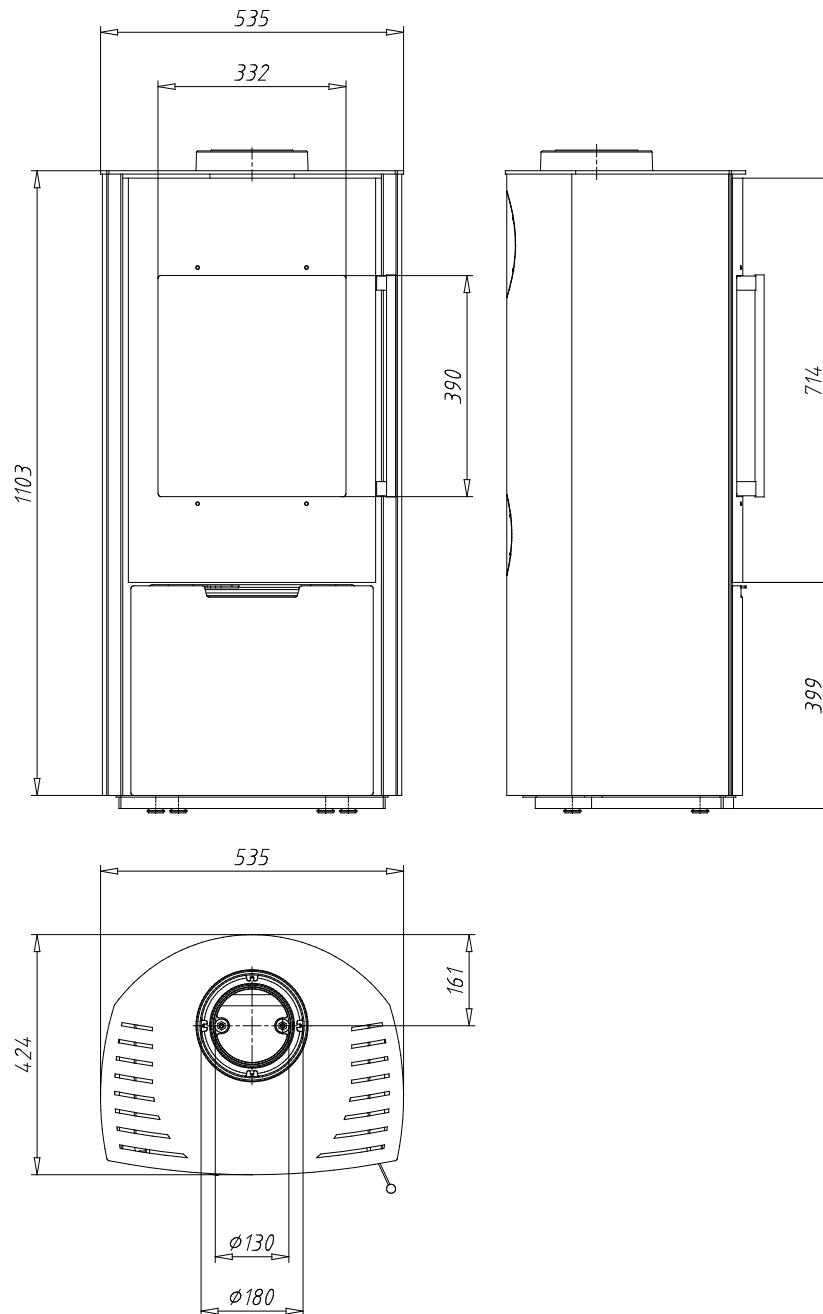

3Dfindit

powered by CADENAS

SCHIEDEL

SARGAS 1

Technické výkresy

www.CADENAS.de
www.3Dfindit.com

◀ VISIT US AT 3Dfindit.com NOW!