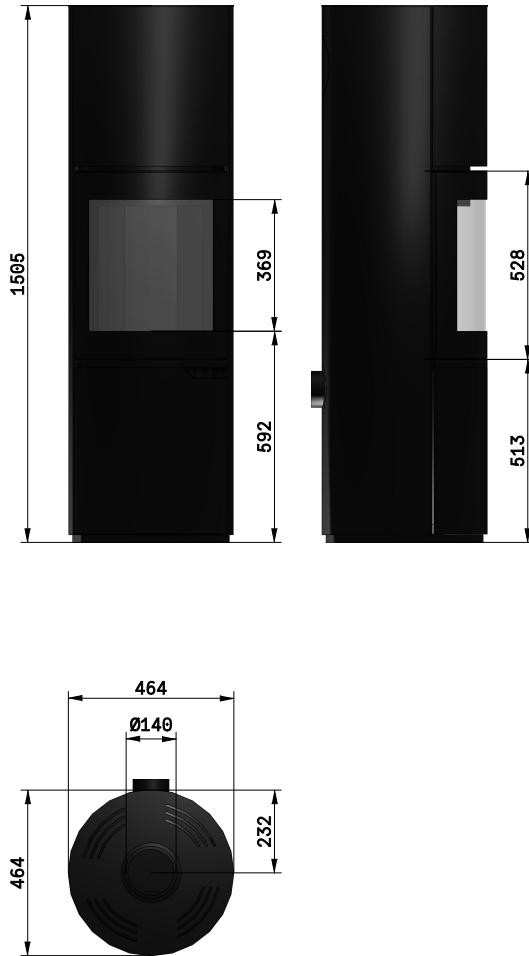

3Dfindit

powered by CADENAS

SCHIEDEL

MIMAS

2D derivation